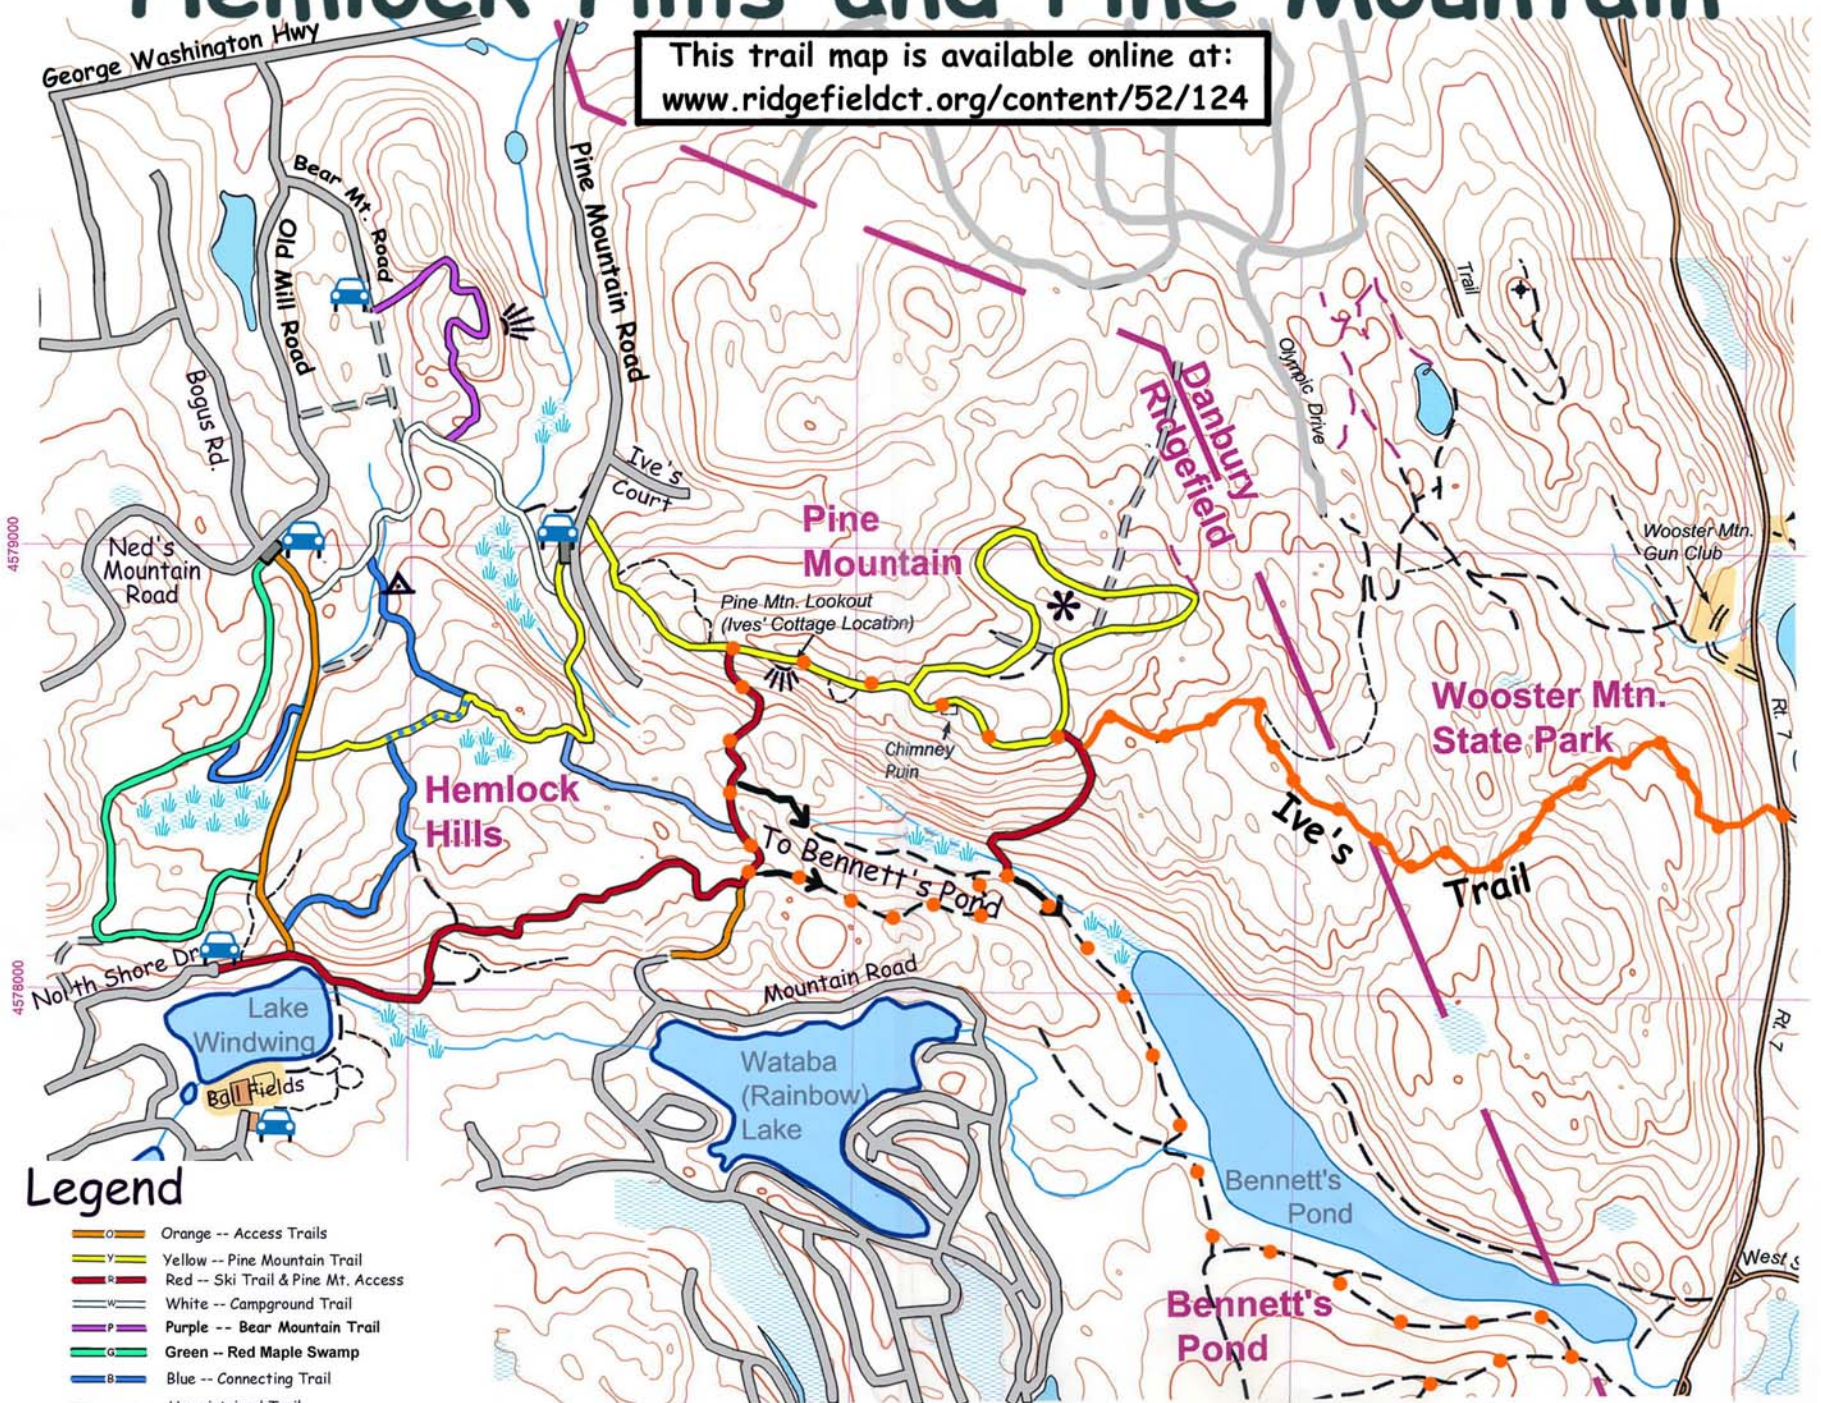

# Hemlock Hills and Pine Mountain

This trail map is available online at:  
[www.ridgefieldct.org/content/52/124](http://www.ridgefieldct.org/content/52/124)

- ### Legend
- Orange -- Access Trails
  - Yellow -- Pine Mountain Trail
  - Red -- Ski Trail & Pine Mt. Access
  - White -- Campground Trail
  - Purple -- Bear Mountain Trail
  - Green -- Red Maple Swamp
  - Blue -- Connecting Trail
  - Unmaintained Trail
  - Old Woods Road
  - Parking
  - Marsh
  - View

Original Map  
 Rick DeWitt  
 rdewitt@mail.fairfield.edu

Modified Map  
 Dave Cronin  
 davcron@aol.com

July 2009